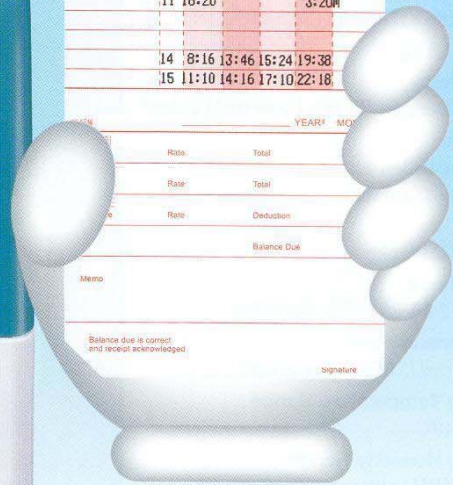

DEPT. \_\_\_\_\_ YEAR \_\_\_\_\_ MONTH \_\_\_\_\_

	IN (1)	OUT (1)	IN (2)	OUT (2)
1	8:48	12:05	12:56	17:20
2	8:52	12:09	12:48	18:32
3	9:17			17:35
6	8:42		13:45	
7	8:35	12:04	12:58	17:42
8	12:56			21:15
9	8:25	12:03	12:46	17:47
10	8:33	11:17	15:33	19:13
11	16:20			3:20M
14	8:16	13:46	15:24	19:38
15	11:10	14:16	17:10	22:18

Rate: Total

Rate: Total

Rate: Deduction

Balance Due

Memo

Balance due is correct and receipt acknowledged

Signature

TASTO SPECIALE per TIMBRATURA dei TURNI a cavallo della MEZZANOTTE

# NIPPO Electronic Time Recorder